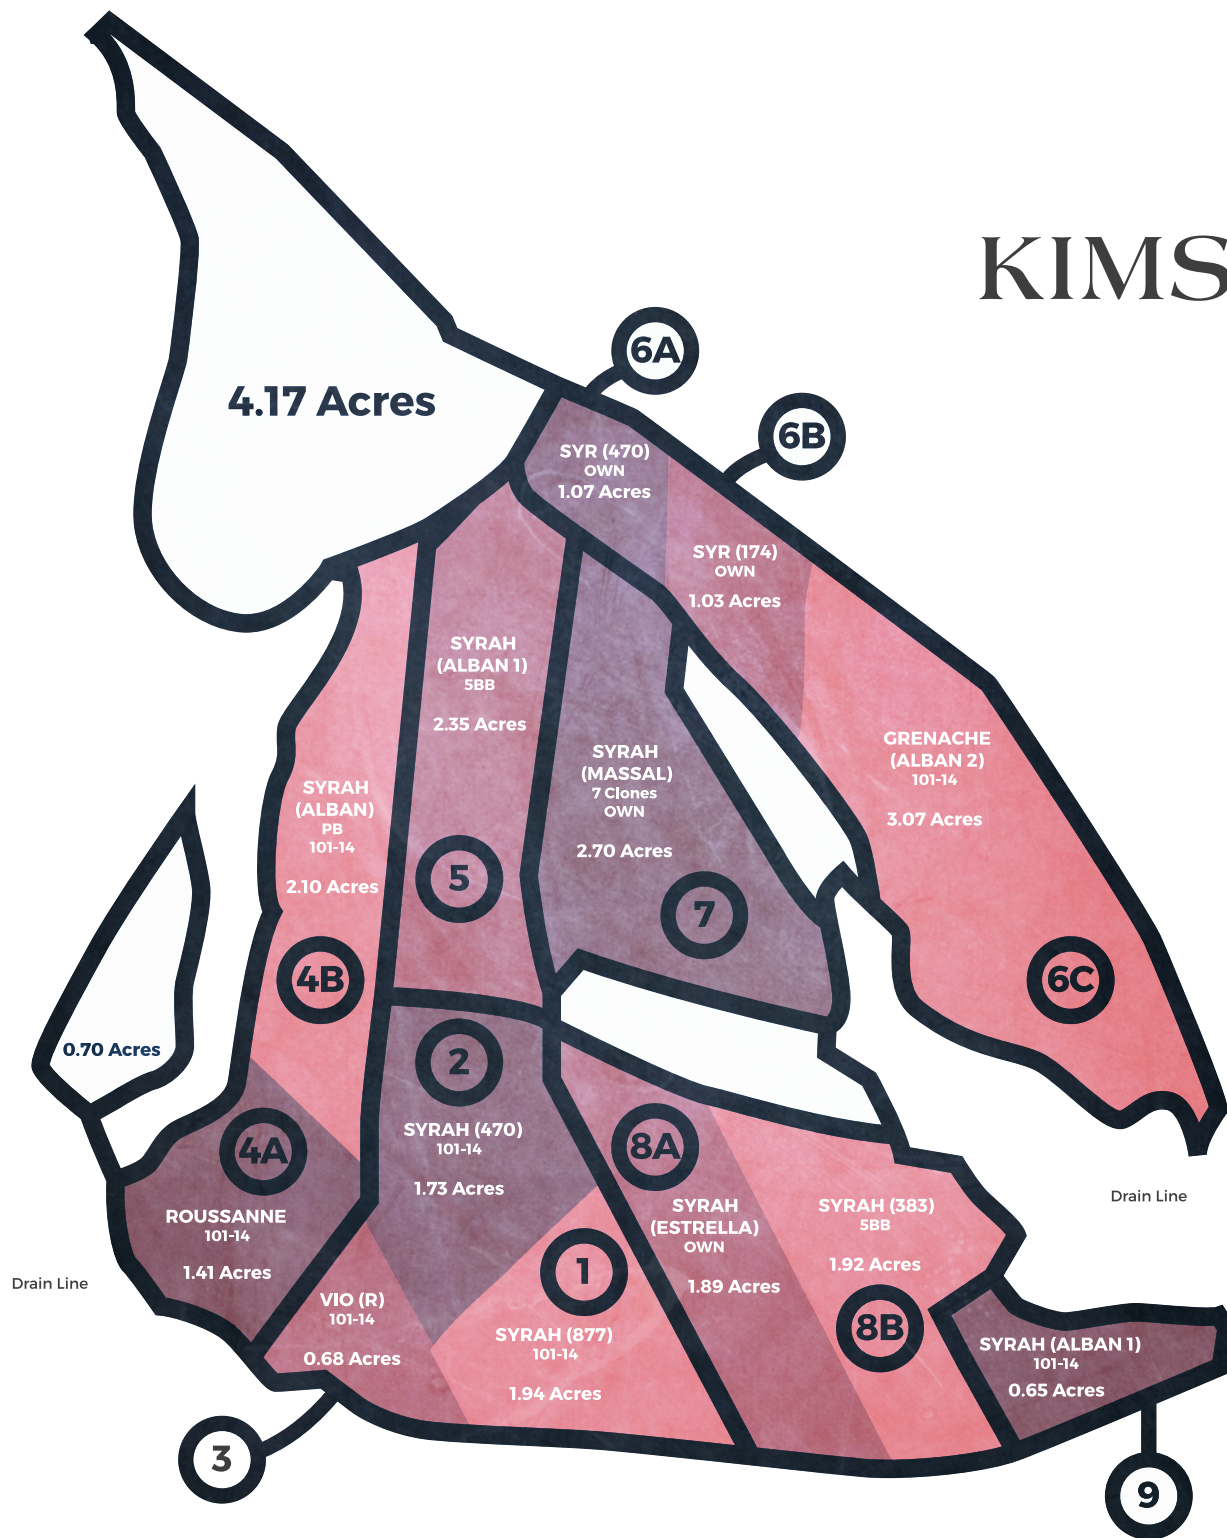

BLOCK MAP KIMSEY VINEYARD

Syrah: 17.38 acres

Grenache: 3.07 acres

Roussanne: 1.41 acres

Viognier: 0.68 acres

Total Acres: 22.54

GRAPHIC SCALE